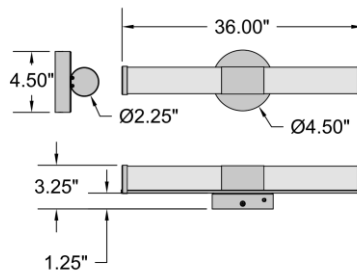

FIXTURE**	BACKPLATE / CANOPY**
Length:	Length
Width: 36"	Width:
Diameter	Diameter:
Height: 4.5"	Height:
Extension: 3.25"	
Overall Height:	

TECHNICAL SPECIFICATIONS

SPECIFICATIONS

Frame Material: Metal
Diffuser Material: Acrylic
Lamping Type: SSL (Dedicated LED) Jbox: Standard
Lamping Base: SSL Lamp Wattage: 30 W
Lamp Quantity: 1 Total Wattage: 30 W
Voltage: 120v Lamps Included: Yes

ADDITIONAL NOTES

Horizontal and Vertical Mounting; 3 CCT Selectable Switch 2700K, 3000K, 4000K

Project Name: _____
Location: _____
Type: _____
Quantity: _____
Notes: _____

LINE DRAWING

IES FILE

In addition to Access Lighting's purchase and warranty terms and conditions, by signing below or placing an order, you agree that you are authorized to bind the entity placing any order and acknowledge the following: All of sizes and measurements are approximate and all images are for illustrative purposes only. In the event of an inconsistency, the "Product Measurements" section controls. There also may be slight differences in the colors and designs compared to the displayed and printed images.