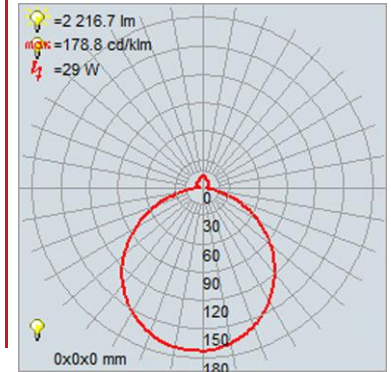

FIXTURE**	BACKPLATE / CANOPY**
Length:	Length
Width: 36"	Width:
Diameter	Diameter:
Height: 4.5"	Height:
Extension: 3.25"	
Overall Height:	

TECHNICAL SPECIFICATIONS

SPECIFICATIONS

Frame Material: Metal
Diffuser Material: Acrylic
Lamping Type: SSL (Dedicated LED) Jbox: Standard
Lamping Base: SSL Lamp Wattage: 30 W
Lamp Quantity: 1 Total Wattage: 30 W
Voltage: 120v Lamps Included: Yes

ADDITIONAL NOTES

Horizontal and Vertical Mounting; 3 CCT Selectable Switch 2700K, 3000K, 4000K

Project Name: _____
Location: _____
Type: _____
Quantity: _____
Notes: _____

LINE DRAWING

IES FILE

In addition to Access Lighting's purchase and warranty terms and conditions, by signing below or placing an order, you agree that you are authorized to bind the entity placing any order and acknowledge the following: All of sizes and measurements are approximate and all images are for illustrative purposes only. In the event of an inconsistency, the "Product Measurements" section controls. There also may be slight differences in the colors and designs compared to the displayed and printed images.